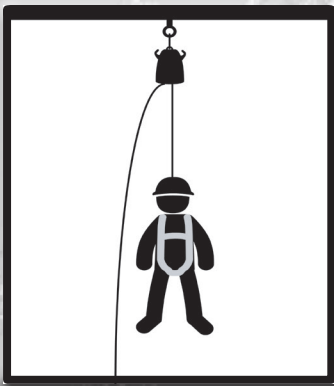

Evacuation System

FS905-300

The Evacuation System is designed to assist in evacuating user from high rise structures. It allows for a quick and easy descent for user to reach ground level safely in case of an emergency.

System Includes:

- Manual Descend Device with Carabiner
- 300' Rescue Rope with Aluminum Carabiner on each end
- (1) FS812 Cross-Arm Strap
- Storage Bag

Standard Descent Mode